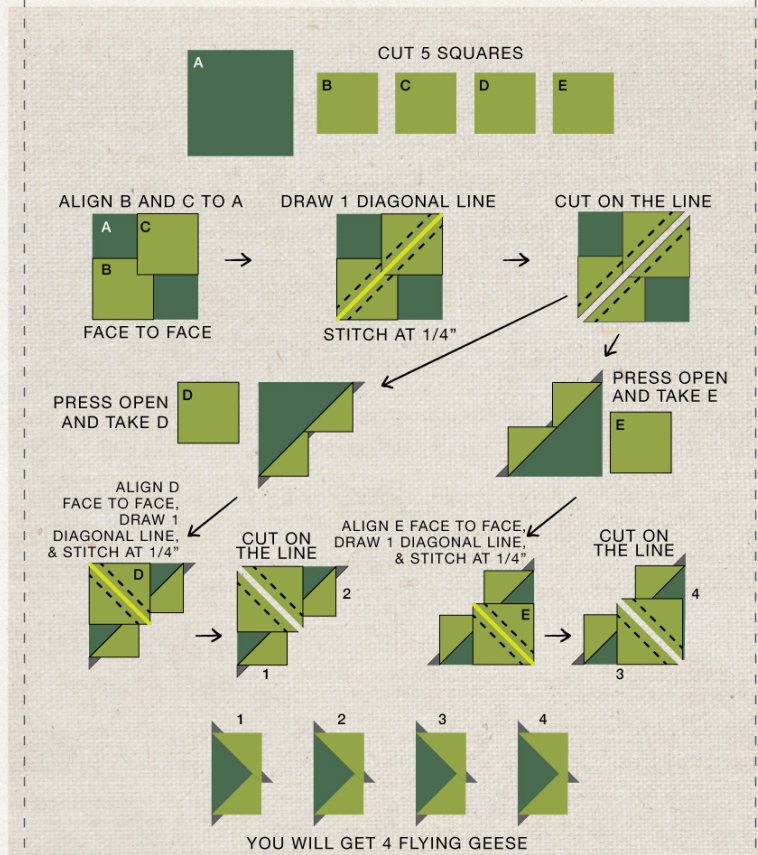

**NO
WASTE**

4 at a time
FLYING GEESE

Formulas:

Big Squares = finished FG width + 1¼"

Small Squares = finished FG height + 7/8"

BIG Square	SMALL Square	Finished FLYING GEESE
2¼"	1 3/8"	1" x ½"
3¼"	1 7/8"	2" x 1"
4¼"	2 3/8"	3" x 1½"
5¼"	2 7/8"	4" x 2"
6¼"	3 3/8"	5" x 2½"
7¼"	3 7/8"	6" x 3"
8¼"	4 3/8"	7" x 3½"
9¼"	4 7/8"	8" x 4"